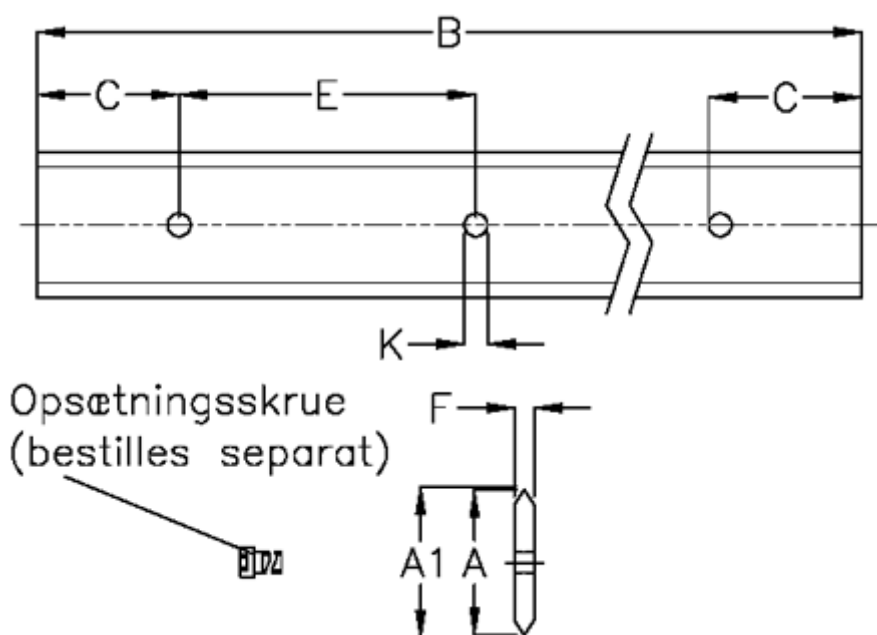

Data Sheet

Article number: 059121656

Description: Hepco SL2 spacer slide
SS MS 12-656

Measures

A	= 12	K	= 3.5
A1	= 12.55	Weight kg/1000	= 230
B	= 656		
C	= 13.0		
E	= 30		
F	= 3.0		
For bearing	= 13		
For screw	= M3x8		